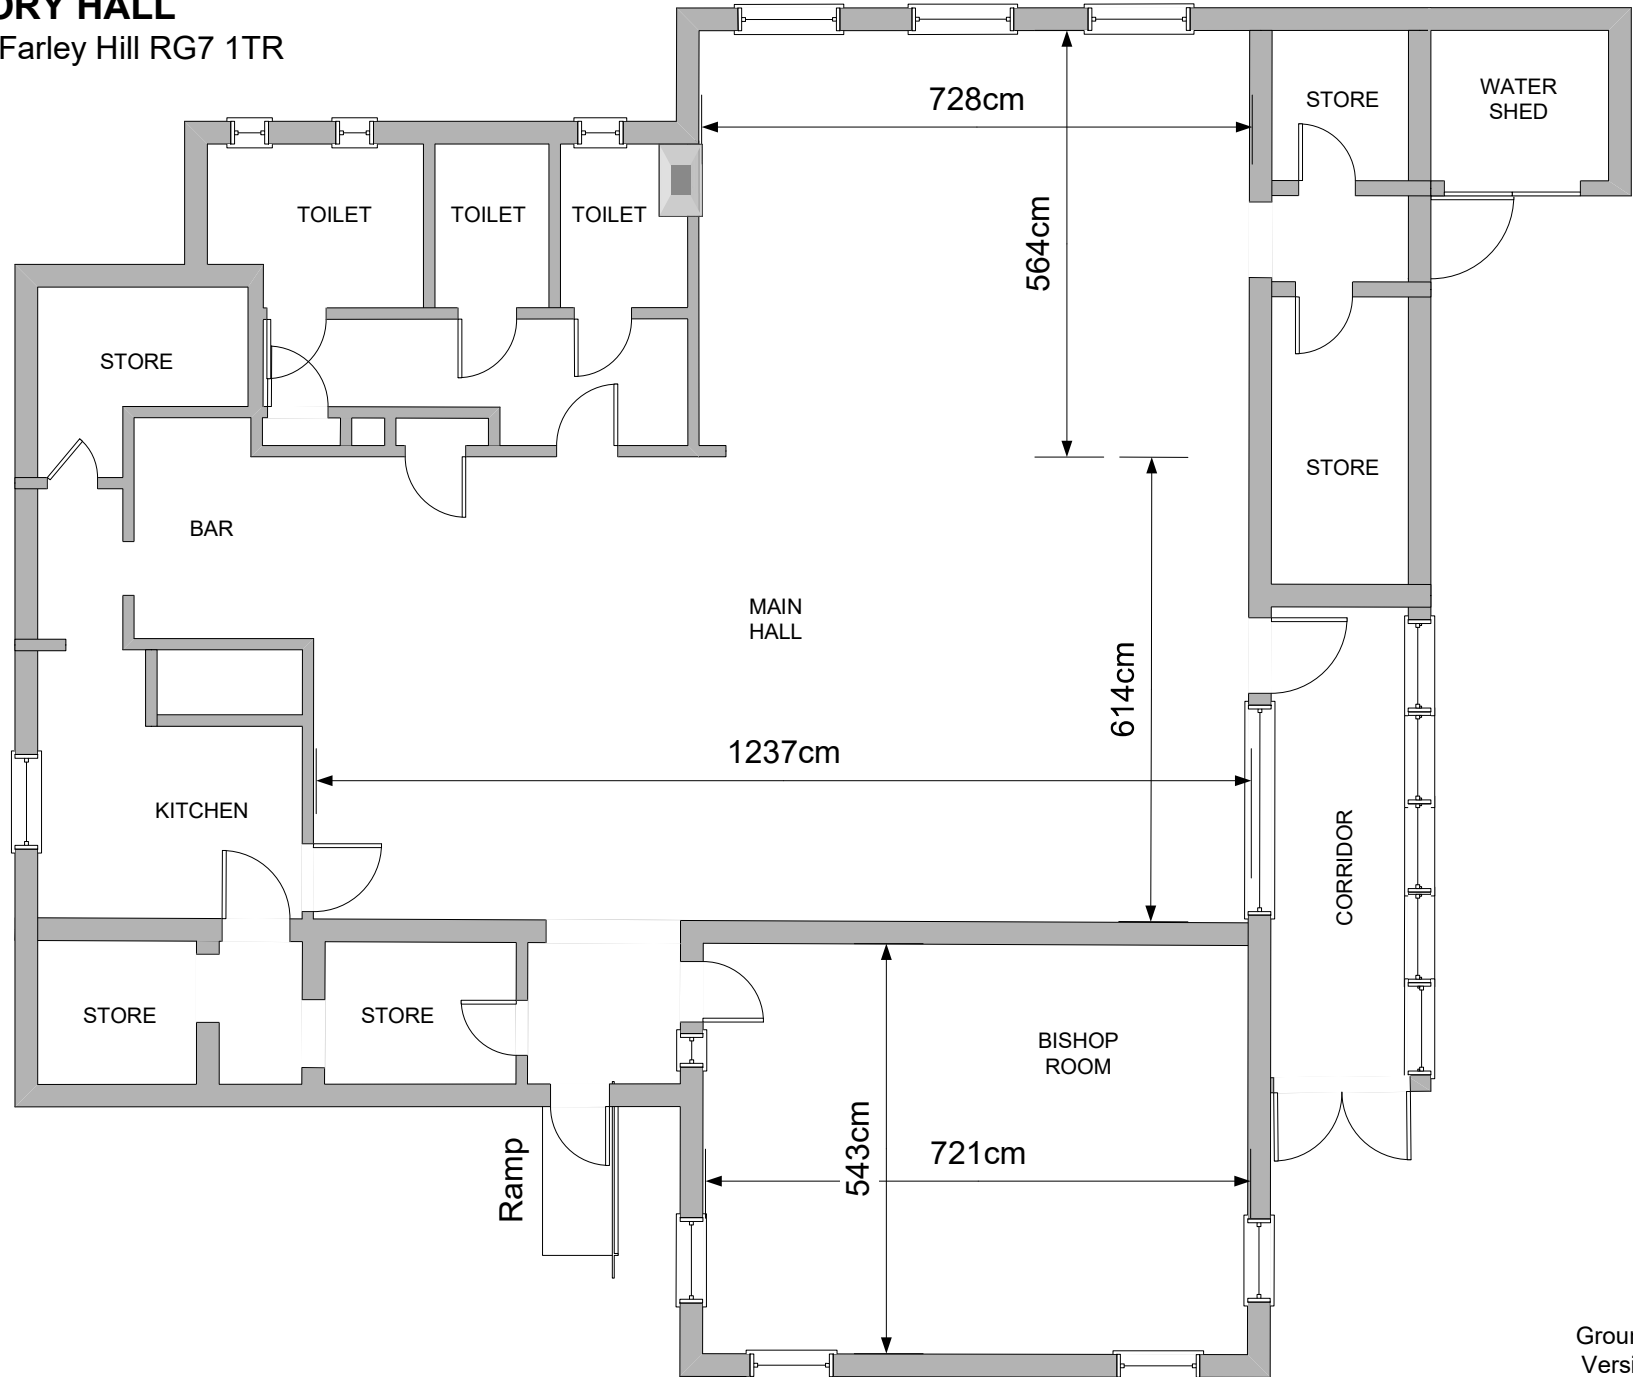

# VICTORY HALL

Church Road, Farley Hill RG7 1TR

SCALE 1:100  
(approx, on A4):